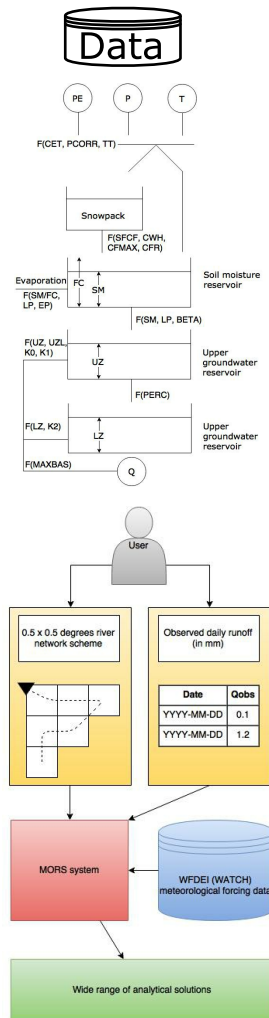

# MY PERSONAL T-PROFIL

NAME: Georgy Ayzel

ime

Web  W  
Wired D i  
Writing e f a m i l y  
child

Big Data

- Mining
- Recognition
- Processing
- Modelling
- Learning
- Communication
- Evaluation

ensor